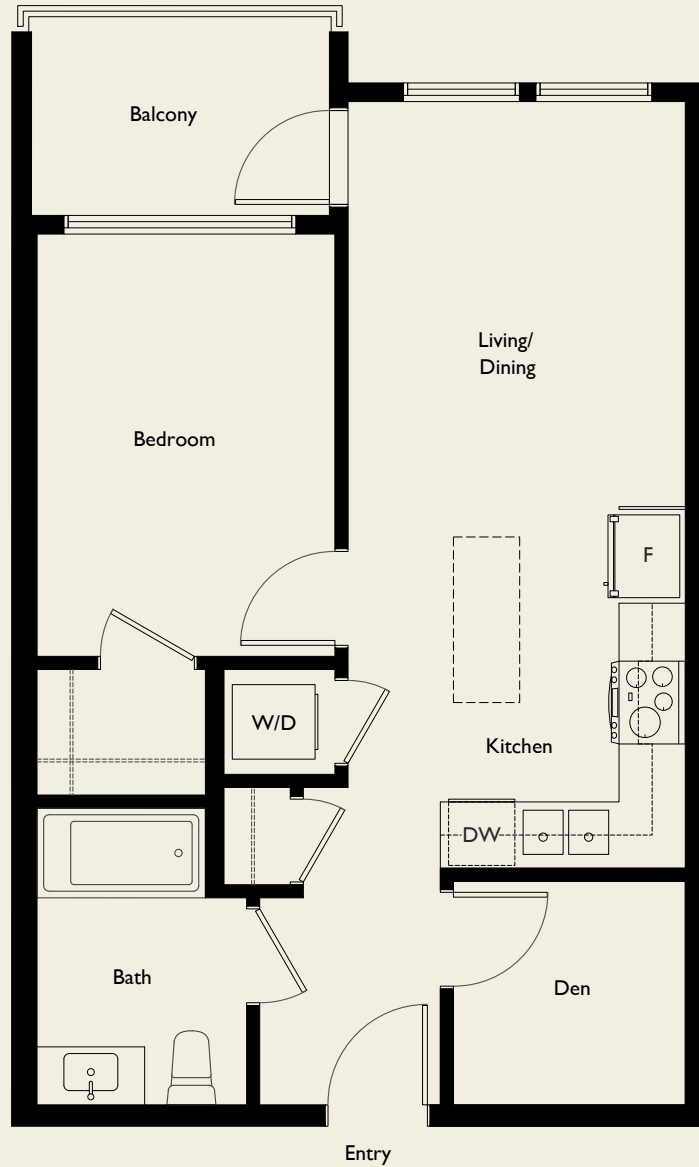

A2, A3

1 Bedroom + Den
1 Bathroom

Interior 605 sqft
Exterior 54-167 sqft

Fellow

WEST GUILDFORD

FellowLiving.ca