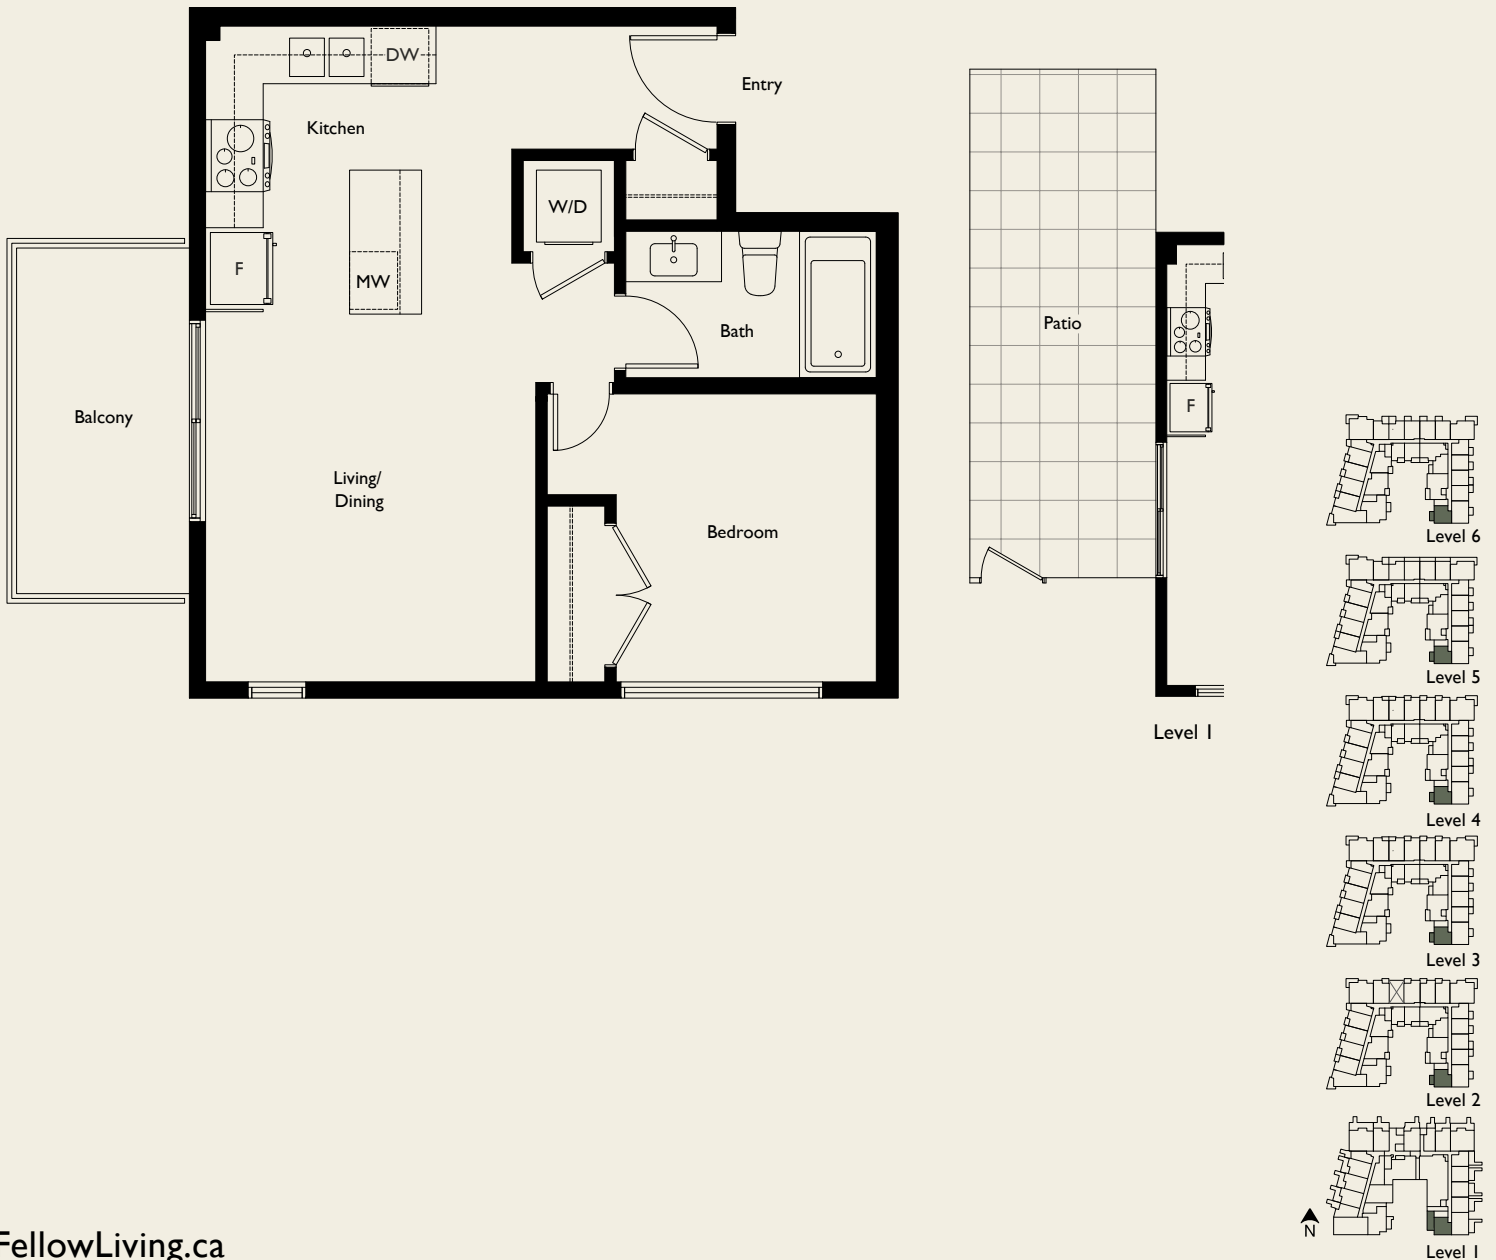

B

1 Bedroom
1 Bathroom

Interior 545 sqft
Exterior 72-253 sqft

Fellow

WEST GUILDFORD

FellowLiving.ca

TANGERINE DEVELOPMENTS

BREAKSIDE REAL ESTATE GROUP