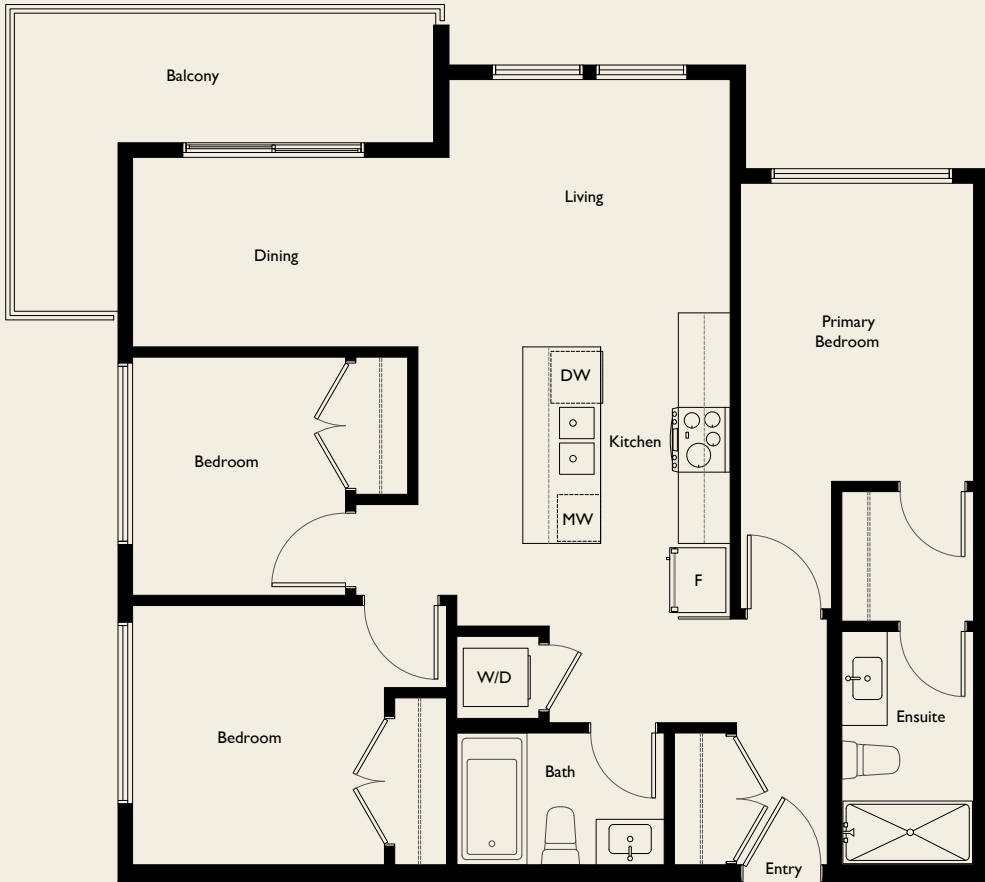

F, F1, F2

3 Bedroom
2 Bathroom

Interior 960-973 sqft
Exterior 107-288 sqft

Fellow

WEST GUILDFORD

FellowLiving.ca