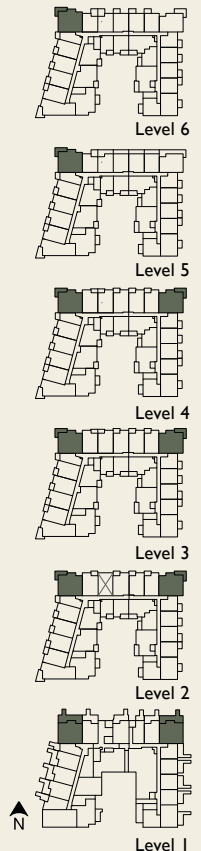

F, F1, F2

3 Bedroom
2 Bathroom

Interior 960-973 sqft
Exterior 107-288 sqft

Fellow

WEST GUILDFORD

FellowLiving.ca