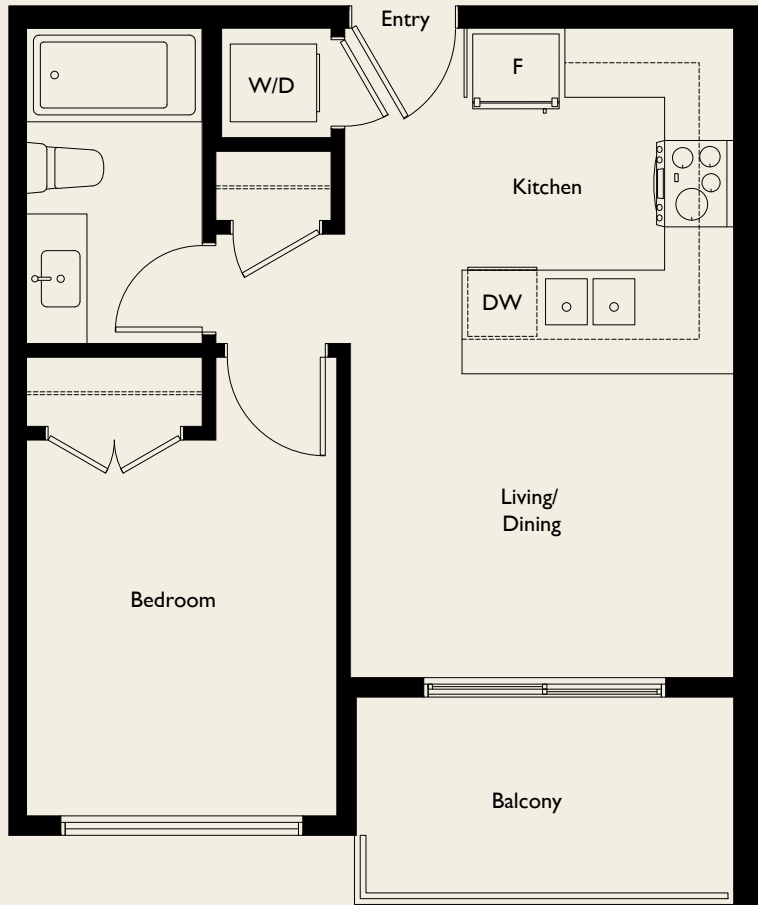

G

1 Bedroom
1 Bathroom

Interior 459 sqft
Exterior 62 sqft

Fellow

WEST GUILDFORD

FellowLiving.ca

TANGERINE
DEVELOPMENTS

BREAKSIDE
REAL ESTATE GROUP