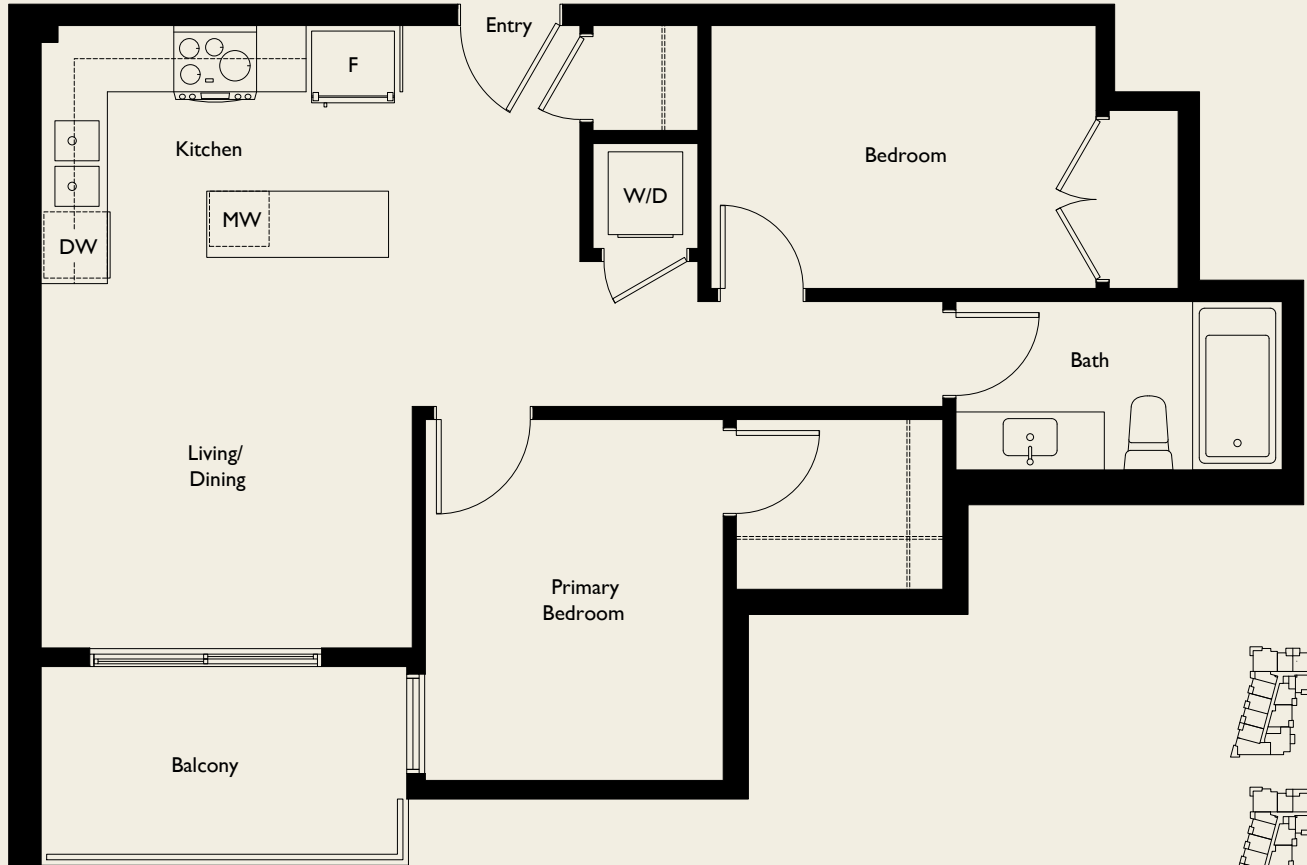

2 Bedroom (Junior)
1 Bathroom

Interior 706 sqft
Exterior 66 sqft

Fellow
WEST GUILDFORD

FellowLiving.ca