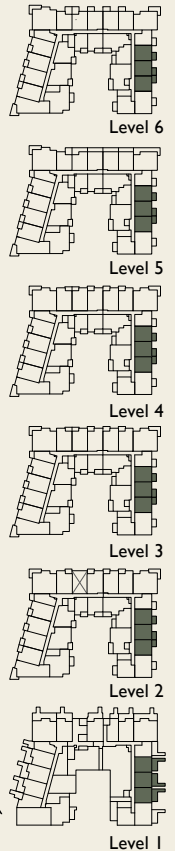

| Bedroom Interior 489 sqft  
 | Bathroom Exterior 55-138 sqft

# Fellow

WEST GUILDFORD

FellowLiving.ca