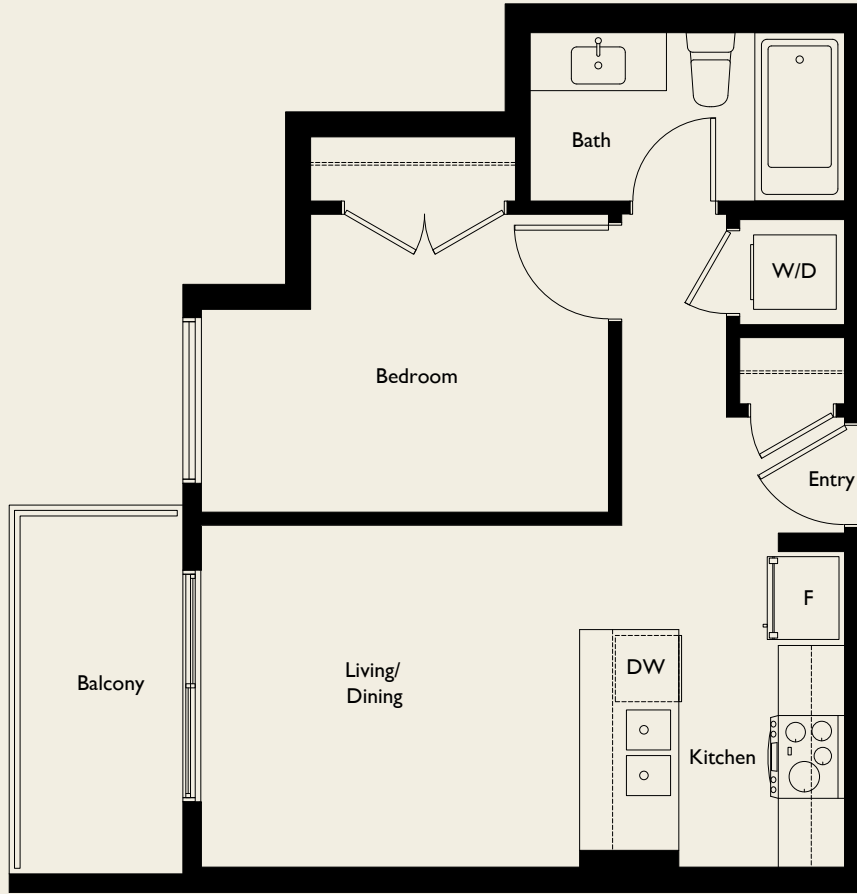

J

1 Bedroom
1 Bathroom

Interior 491 sqft
Exterior 58 sqft

Fellow
WEST GUILDFORD

FellowLiving.ca

TANGERINE DEVELOPMENTS

BREAKSIDE REAL ESTATE GROUP