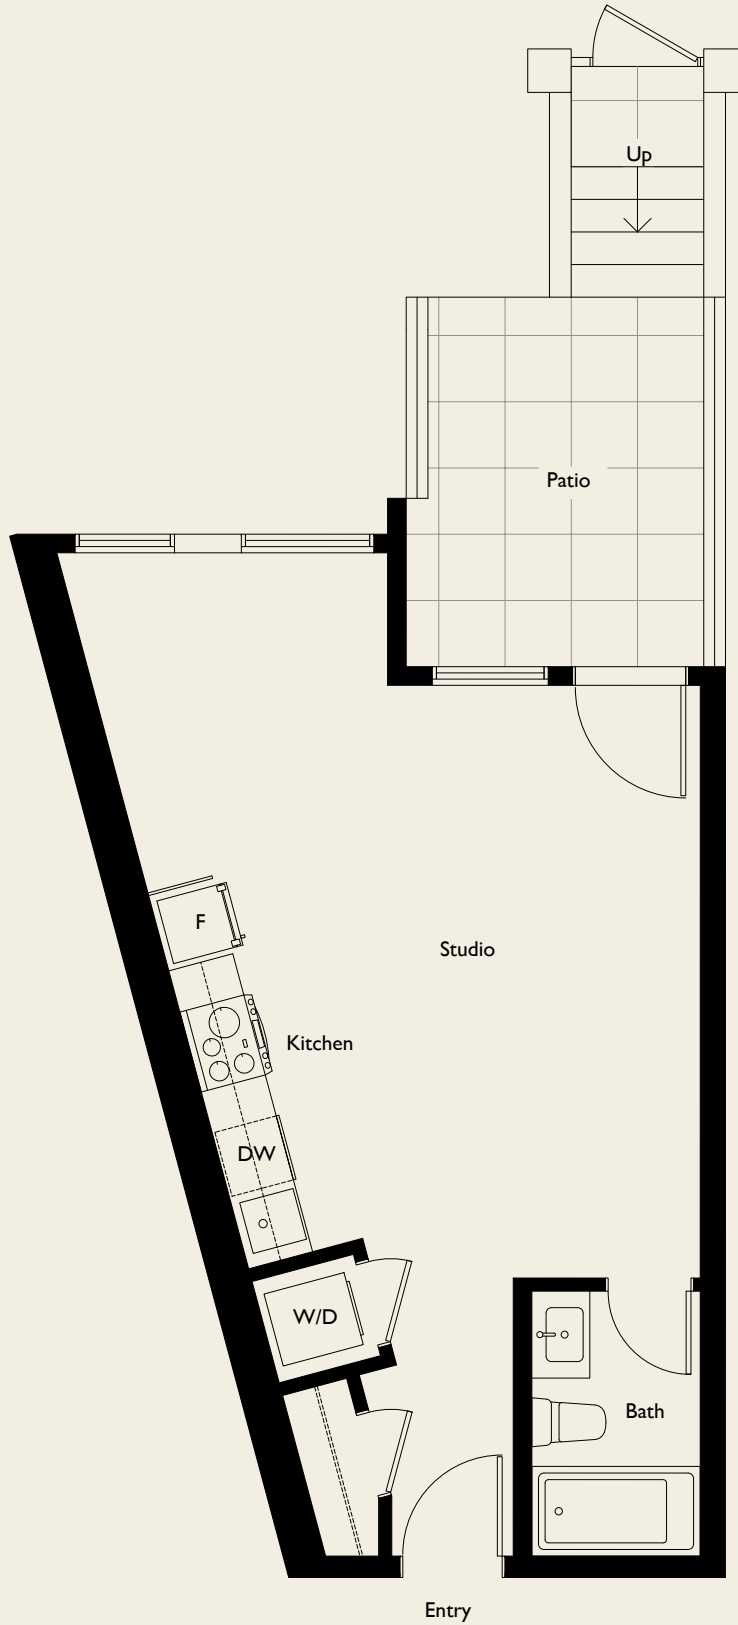

Studio
1 Bathroom

Interior 470 sqft
Exterior 96 sqft

Fellow
WEST GUILDFORD

FellowLiving.ca