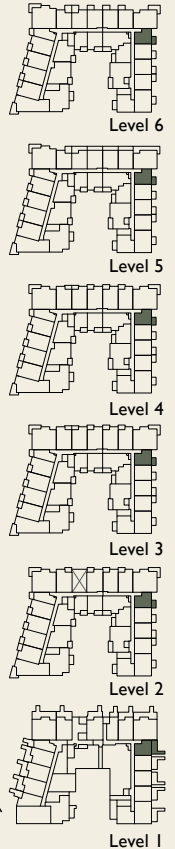

1 Bedroom  
1 Bathroom

Interior 443 sqft  
Exterior 60-154 sqft

# Fellow

WEST GUILDFORD

Level 1

FellowLiving.ca