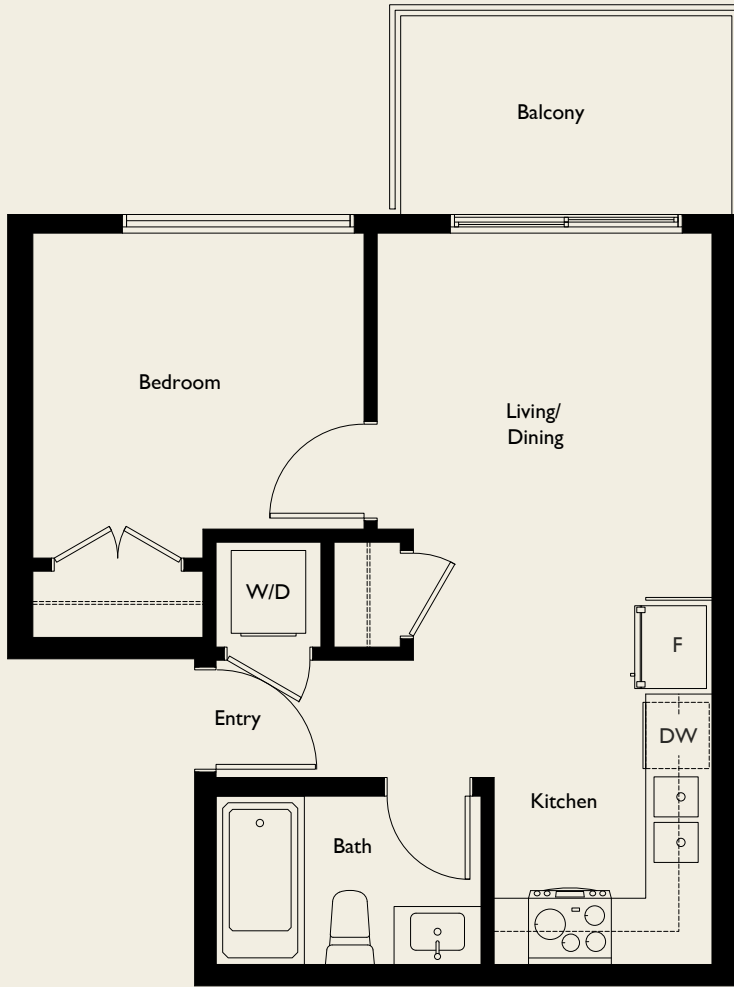

1 Bedroom  
1 Bathroom

Interior 443 sqft  
Exterior 60-154 sqft

# Fellow

WEST GUILDFORD

Level 1

FellowLiving.ca