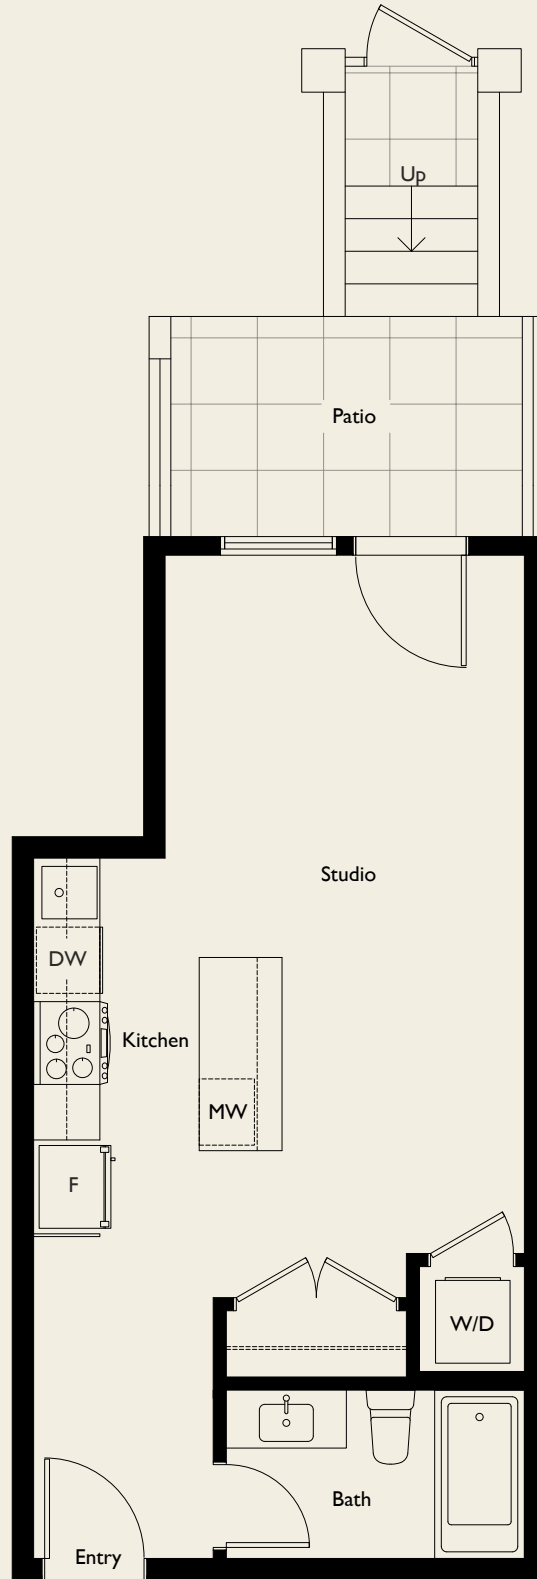

Studio  
1 Bathroom

Interior 464 sqft  
Exterior 67 sqft

Fellow  
WEST GUILDFORD

FellowLiving.ca