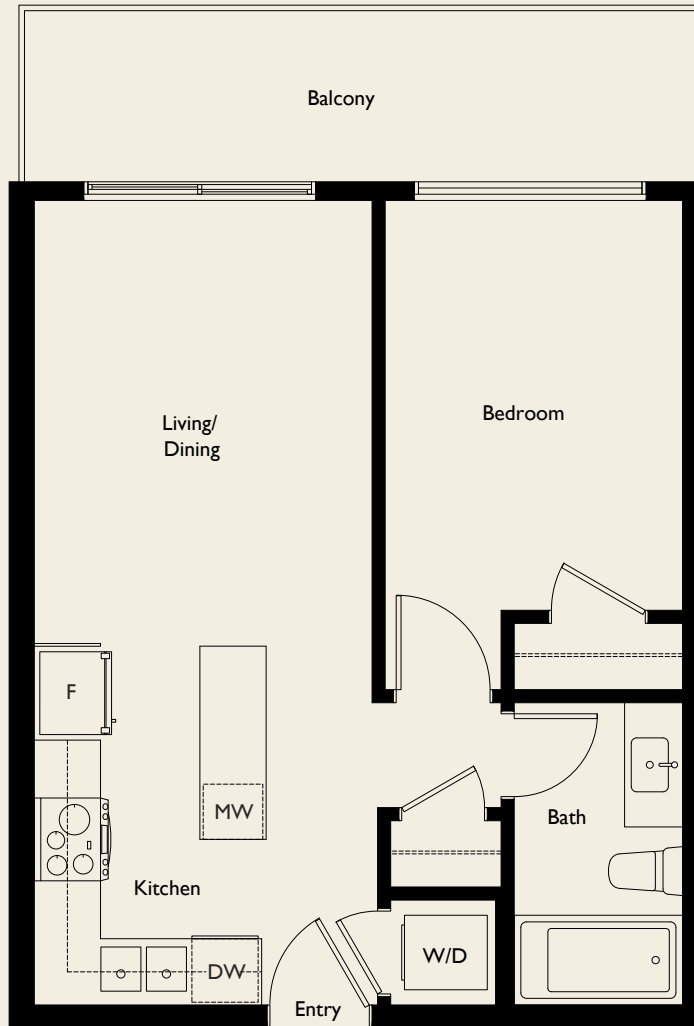

# T1, T1a, T2

1 Bedroom Interior 519-527 sqft  
 1 Bathroom Exterior 56-115 sqft

# Fellow

WEST GUILDFORD

Level 6

514, 614

513, 613

Level 6

Level 5

FellowLiving.ca